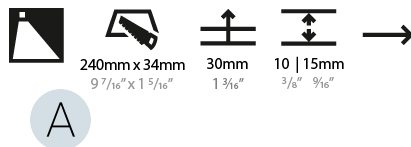

GENERAL

Series: Delight
Subseries: Delight String Wide
Brand: Prolicht
Division: Architectural
Mounting Type: Recessed
Mounting Location: Wall
Subcategory: Step Light

PHYSICAL

Shape: Rectangle
Length (mm): 250
Length (in): 9 ¹³/₁₆
Width (mm): 40
Width (in): 1 ⁹/₁₆
Height (mm): 250
Depth (mm): 26
Height (in): 9 ¹³/₁₆
Depth (in): 1
Ceiling Thickness (mm): 10 / 12 / 15
Ceiling Thickness (in): 3/8 or 1/2 or 9/16
Min. Recessing Depth (mm): 30
Min. Recessing Depth (in): 1 ³/₁₆
Light Distribution: Asymmetric
Weight (kg): .83
Weight (lbs): 1.8
Fixture Finish: SSR / BKV / CWI / CRY / HAB / LAG / UFT / ITA / RUA / RUR / MIC / FTG / MYG / TWT / LOD / PUS / FRO / FUP / KIA / POP / BLS / SPG / MEY / GOH / GUM / CHC / COM / ABZ / JAG / OBR / MOS / ROR
Fixture Material: Aluminum
Cut-out Measurements: 240mm / 9 7/16" x 34mm / 1 5/16"

ELECTRICAL

Lamp Type: LED (Zhaga Standard)
Input Wattage (W): 2.2
Total Output Wattage (W): 2
Dimming: 0-10V Dimming / Phase Dimming (120Vac Only)
Driver Included: No
Driver Location: Remote
Driver Type: Constant Current - 120 / 277Vac
Driver Class: Class 2
Input Voltage (V): 120 - 277
Constant Current (MA): 700

LED

Number of LEDs: 1
Color Temperature (°K): 2700 / 3000 / 3500 / 4000
Max. Delivered Lumen (lm): 60 / 60 / 68 / 70
CRI: >90 CRI
Lamp Life (hrs): 50000

OPTICAL

RATINGS AND CERTIFICATIONS

Certified By: Certified for North American Standards
IP rating: IP20