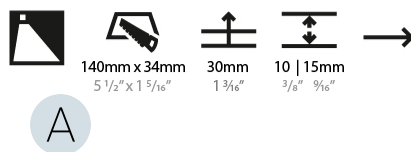

GENERAL

Series: Delight
Subseries: Delight String Wide
Brand: Prolicht
Division: Architectural
Mounting Type: Recessed
Mounting Location: Wall
Subcategory: Step Light

PHYSICAL

Shape: Rectangle
Width (mm): 40
Width (in): 1 9/16
Height (mm): 150
Depth (mm): 26
Height (in): 5 7/8
Depth (in): 1
Ceiling Thickness (mm): 10 / 12 / 15
Ceiling Thickness (in): 3/8 or 1/2 or 9/16
Min. Recessing Depth (mm): 30
Min. Recessing Depth (in): 1 3/16
Light Distribution: Asymmetric
Weight (kg): 0.21
Weight (lbs): 0.46
Screws: No visible screws
Fixture Finish: SSR / BKV / CWI / CRY / HAB / LAG / UFT / ITA / RUA / RUR / MIC / FTG / MYG / TWT / LOD / PUS / FRO / FUP / KIA / POP / BLS / SPG / MEY / GOH / GUM / CHC / COM / ABZ / JAG / OBR / MOS / ROR
Fixture Material: Aluminum
Cut-out Measurements: 140mm / 5 1/2" x 34mm / 1 5/16"

ELECTRICAL

Lamp Type: LED (Zhaga Standard)
Input Wattage (W): 2.2
Total Output Wattage (W): 2
Dimming: Non-Dimming / Phase Dimming (120Vac only) / 0-10V Dimming
Driver Included: No
Driver Location: Remote
Driver Type: Constant Current - 120 / 277Vac
Driver Class: Class 2
Input Voltage (V): 120 - 277
Constant Current (MA): 700

LED

Number of LEDs: 1
Color Temperature (°K): 2700 / 3000 / 3500 / 4000
Max. Delivered Lumen (lm): 60 / 60 / 68 / 70
CRI: >90 CRI
Lamp Life (hrs): 50000

OPTICAL

RATINGS AND CERTIFICATIONS

Certified By: Certified for North American Standards
IP rating: IP20