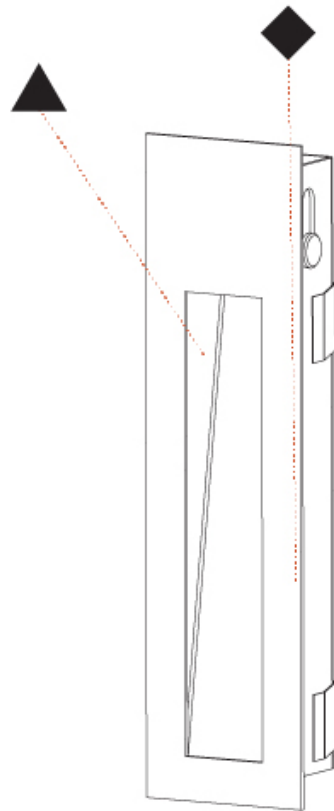

GENERAL

Series: Delight
Subseries: Delight String Wide
Brand: Prolicht
Division: Architectural
Mounting Type: Recessed
Mounting Location: Wall
Subcategory: Step Light

PHYSICAL

Shape: Rectangle
Width (mm): 40
Width (in): 1 9/16
Height (mm): 150
Depth (mm): 26
Height (in): 5 7/8
Depth (in): 1
Ceiling Thickness (mm): 10 / 12 / 15
Ceiling Thickness (in): 3/8 or 1/2 or 9/16
Min. Recessing Depth (mm): 30
Min. Recessing Depth (in): 1 3/16
Light Distribution: Asymmetric
Weight (kg): 0.21
Weight (lbs): 0.46
Screws: No visible screws
Fixture Finish: SSR / BKV / CWI / CRY / HAB / LAG / UFT / ITA / RUA / RUR / MIC / FTG / MYG / TWT / LOD / PUS / FRO / FUP / KIA / POP / BLS / SPG / MEY / GOH / GUM / CHC / COM / ABZ / JAG / OBR / MOS / ROR
Fixture Material: Aluminum
Cut-out Measurements: 140mm / 5 1/2" x 34mm / 1 5/16"

DELIGHT STRING WIDE RECESSED

A35698-

PROJECT

TYPE

SPECIFIER

QUANTITY

DATE

A

GENERAL

Series: Delight
Subseries: Delight String Wide
Brand: Prolicht
Division: Architectural
Mounting Type: Recessed
Mounting Location: Wall
Subcategory: Step Light

PHYSICAL

Shape: Rectangle
Length (mm): 250
Length (in): 9 ¹³ / ₁₆
Width (mm): 40
Width (in): 1 ⁹ / ₁₆
Height (mm): 250
Depth (mm): 26
Height (in): 9 ¹³ / ₁₆
Depth (in): 1
Ceiling Thickness (mm): 10 / 12 / 15
Ceiling Thickness (in): 3/8 or 1/2 or 9/16
Min. Recessing Depth (mm): 30
Min. Recessing Depth (in): 1 ³ / ₁₆
Light Distribution: Asymmetric
Weight (kg): .83
Weight (lbs): 1.8
Fixture Finish: SSR / BKV / CWI / CRY / HAB / LAG / UFT / ITA / RUA / RUR / MIC / FTG / MYG / TWT / LOD / PUS / FRO / FUP / KIA / POP / BLS / SPG / MEY / GOH / GUM / CHC / COM / ABZ / JAG / OBR / MOS / ROR
Fixture Material: Aluminum
Cut-out Measurements: 240mm / 9 7/16" x 34mm / 1 5/16"