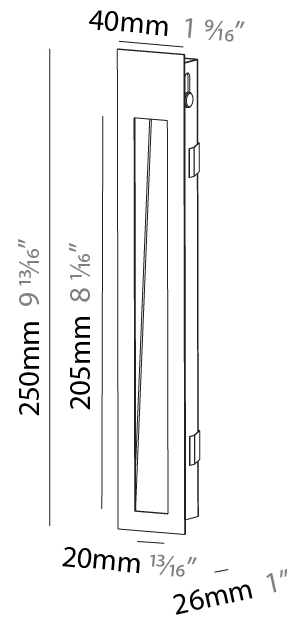

GENERAL

Series: Delight
Subseries: Delight String Wide
Brand: Prolicht
Division: Architectural
Mounting Type: Recessed
Mounting Location: Wall
Subcategory: Step Light

PHYSICAL

Shape: Rectangle
Length (mm): 250
Length (in): 9 ¹³/₁₆
Width (mm): 40
Width (in): 1 ⁹/₁₆
Height (mm): 250
Depth (mm): 26
Height (in): 9 ¹³/₁₆
Depth (in): 1
Ceiling Thickness (mm): 10 / 12 / 15
Ceiling Thickness (in): 3/8 or 1/2 or 9/16
Min. Recessing Depth (mm): 30
Min. Recessing Depth (in): 1 ³/₁₆
Light Distribution: Asymmetric
Weight (kg): .83
Weight (lbs): 1.8
Fixture Finish: SSR / BKV / CWI / CRY / HAB / LAG / UFT / ITA / RUA / RUR / MIC / FTG / MYG / TWT / LOD / PUS / FRO / FUP / KIA / POP / BLS / SPG / MEY / GOH / GUM / CHC / COM / ABZ / JAG / OBR / MOS / ROR
Fixture Material: Aluminum
Cut-out Measurements: 240mm / 9 7/16" x 34mm / 1 5/16"

ELECTRICAL

Lamp Type: LED (Zhaga Standard)
Input Wattage (W): 2.2
Total Output Wattage (W): 2
Dimming: 0-10V Dimming / Phase Dimming (120Vac Only)
Driver Included: No
Driver Location: Remote
Driver Type: Constant Current - 120 / 277Vac
Driver Class: Class 2
Input Voltage (V): 120 - 277
Constant Current (MA): 700

LED

Number of LEDs: 1
Color Temperature (°K): 2700 / 3000 / 3500 / 4000
Max. Delivered Lumen (lm): 60 / 60 / 68 / 70
CRI: >90 CRI
Lamp Life (hrs): 50000

OPTICAL

RATINGS AND CERTIFICATIONS

Certified By: Certified for North American Standards
IP rating: IP20