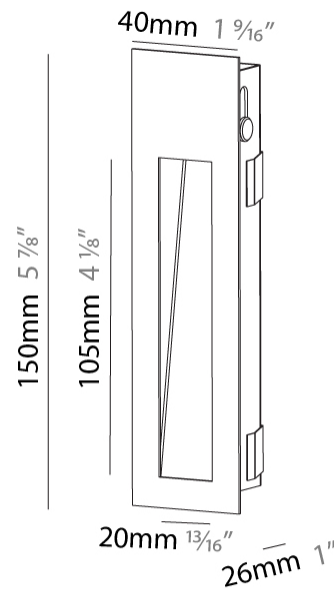

GENERAL

Series: Delight
Subseries: Delight String Wide
Brand: Prolicht
Division: Architectural
Mounting Type: Recessed
Mounting Location: Wall
Subcategory: Step Light

PHYSICAL

Shape: Rectangle
Width (mm): 40
Width (in): 1 9/16
Height (mm): 150
Depth (mm): 26
Height (in): 5 7/8
Depth (in): 1
Ceiling Thickness (mm): 10 / 12 / 15
Ceiling Thickness (in): 3/8 or 1/2 or 9/16
Min. Recessing Depth (mm): 30
Min. Recessing Depth (in): 1 3/16
Light Distribution: Asymmetric
Weight (kg): 0.21
Weight (lbs): 0.46
Screws: No visible screws
Fixture Finish: SSR / BKV / CWI / CRY / HAB / LAG / UFT / ITA / RUA / RUR / MIC / FTG / MYG / TWT / LOD / PUS / FRO / FUP / KIA / POP / BLS / SPG / MEY / GOH / GUM / CHC / COM / ABZ / JAG / OBR / MOS / ROR
Fixture Material: Aluminum
Cut-out Measurements: 140mm / 5 1/2" x 34mm / 1 5/16"

ELECTRICAL

Lamp Type: LED (Zhaga Standard)
Input Wattage (W): 2.2
Total Output Wattage (W): 2
Dimming: Non-Dimming / Phase Dimming (120Vac only) / 0-10V Dimming
Driver Included: No
Driver Location: Remote
Driver Type: Constant Current - 120 / 277Vac
Driver Class: Class 2
Input Voltage (V): 120 - 277
Constant Current (MA): 700

LED

Number of LEDs: 1
Color Temperature (°K): 2700 / 3000 / 3500 / 4000
Max. Delivered Lumen (lm): 60 / 60 / 68 / 70
CRI: >90 CRI
Lamp Life (hrs): 50000

OPTICAL

RATINGS AND CERTIFICATIONS

Certified By: Certified for North American Standards
IP rating: IP20