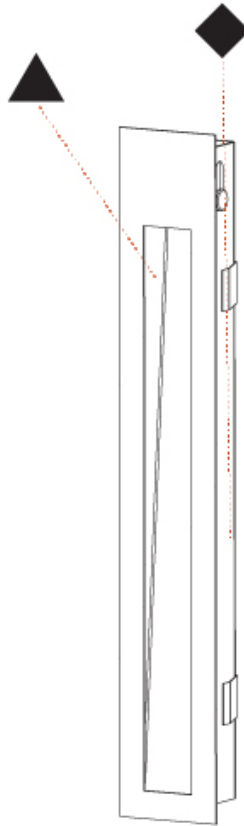

GENERAL

Series: Delight
Subseries: Delight String Wide
Brand: Prolicht
Division: Architectural
Mounting Type: Recessed
Mounting Location: Wall
Subcategory: Step Light

PHYSICAL

Shape: Rectangle
Width (mm): 40
Width (in): 1 9/16
Height (mm): 150
Depth (mm): 26
Height (in): 5 7/8
Depth (in): 1
Ceiling Thickness (mm): 10 / 12 / 15
Ceiling Thickness (in): 3/8 or 1/2 or 9/16
Min. Recessing Depth (mm): 30
Min. Recessing Depth (in): 1 3/16
Light Distribution: Asymmetric
Weight (kg): 0.21
Weight (lbs): 0.46
Screws: No visible screws
Fixture Finish: SSR / BKV / CWI / CRY / HAB / LAG / UFT / ITA / RUA / RUR / MIC / FTG / MYG / TWT / LOD / PUS / FRO / FUP / KIA / POP / BLS / SPG / MEY / GOH / GUM / CHC / COM / ABZ / JAG / OBR / MOS / ROR
Fixture Material: Aluminum
Cut-out Measurements: 140mm / 5 1/2" x 34mm / 1 5/16"

GENERAL

Series: Delight
Subseries: Delight String Wide
Brand: Prolicht
Division: Architectural
Mounting Type: Recessed
Mounting Location: Wall
Subcategory: Step Light

PHYSICAL

Shape: Rectangle
Length (mm): 250
Length (in): 9 ¹³ / ₁₆
Width (mm): 40
Width (in): 1 ⁹ / ₁₆
Height (mm): 250
Depth (mm): 26
Height (in): 9 ¹³ / ₁₆
Depth (in): 1
Ceiling Thickness (mm): 10 / 12 / 15
Ceiling Thickness (in): 3/8 or 1/2 or 9/16
Min. Recessing Depth (mm): 30
Min. Recessing Depth (in): 1 ³ / ₁₆
Light Distribution: Asymmetric
Weight (kg): .83
Weight (lbs): 1.8
Fixture Finish: SSR / BKV / CWI / CRY / HAB / LAG / UFT / ITA / RUA / RUR / MIC / FTG / MYG / TWT / LOD / PUS / FRO / FUP / KIA / POP / BLS / SPG / MEY / GOH / GUM / CHC / COM / ABZ / JAG / OBR / MOS / ROR
Fixture Material: Aluminum
Cut-out Measurements: 240mm / 9 7/16" x 34mm / 1 5/16"

DELIGHT STRING WIDE RECESSED

A35699-

PROJECT

TYPE

SPECIFIER

QUANTITY

DATE

A